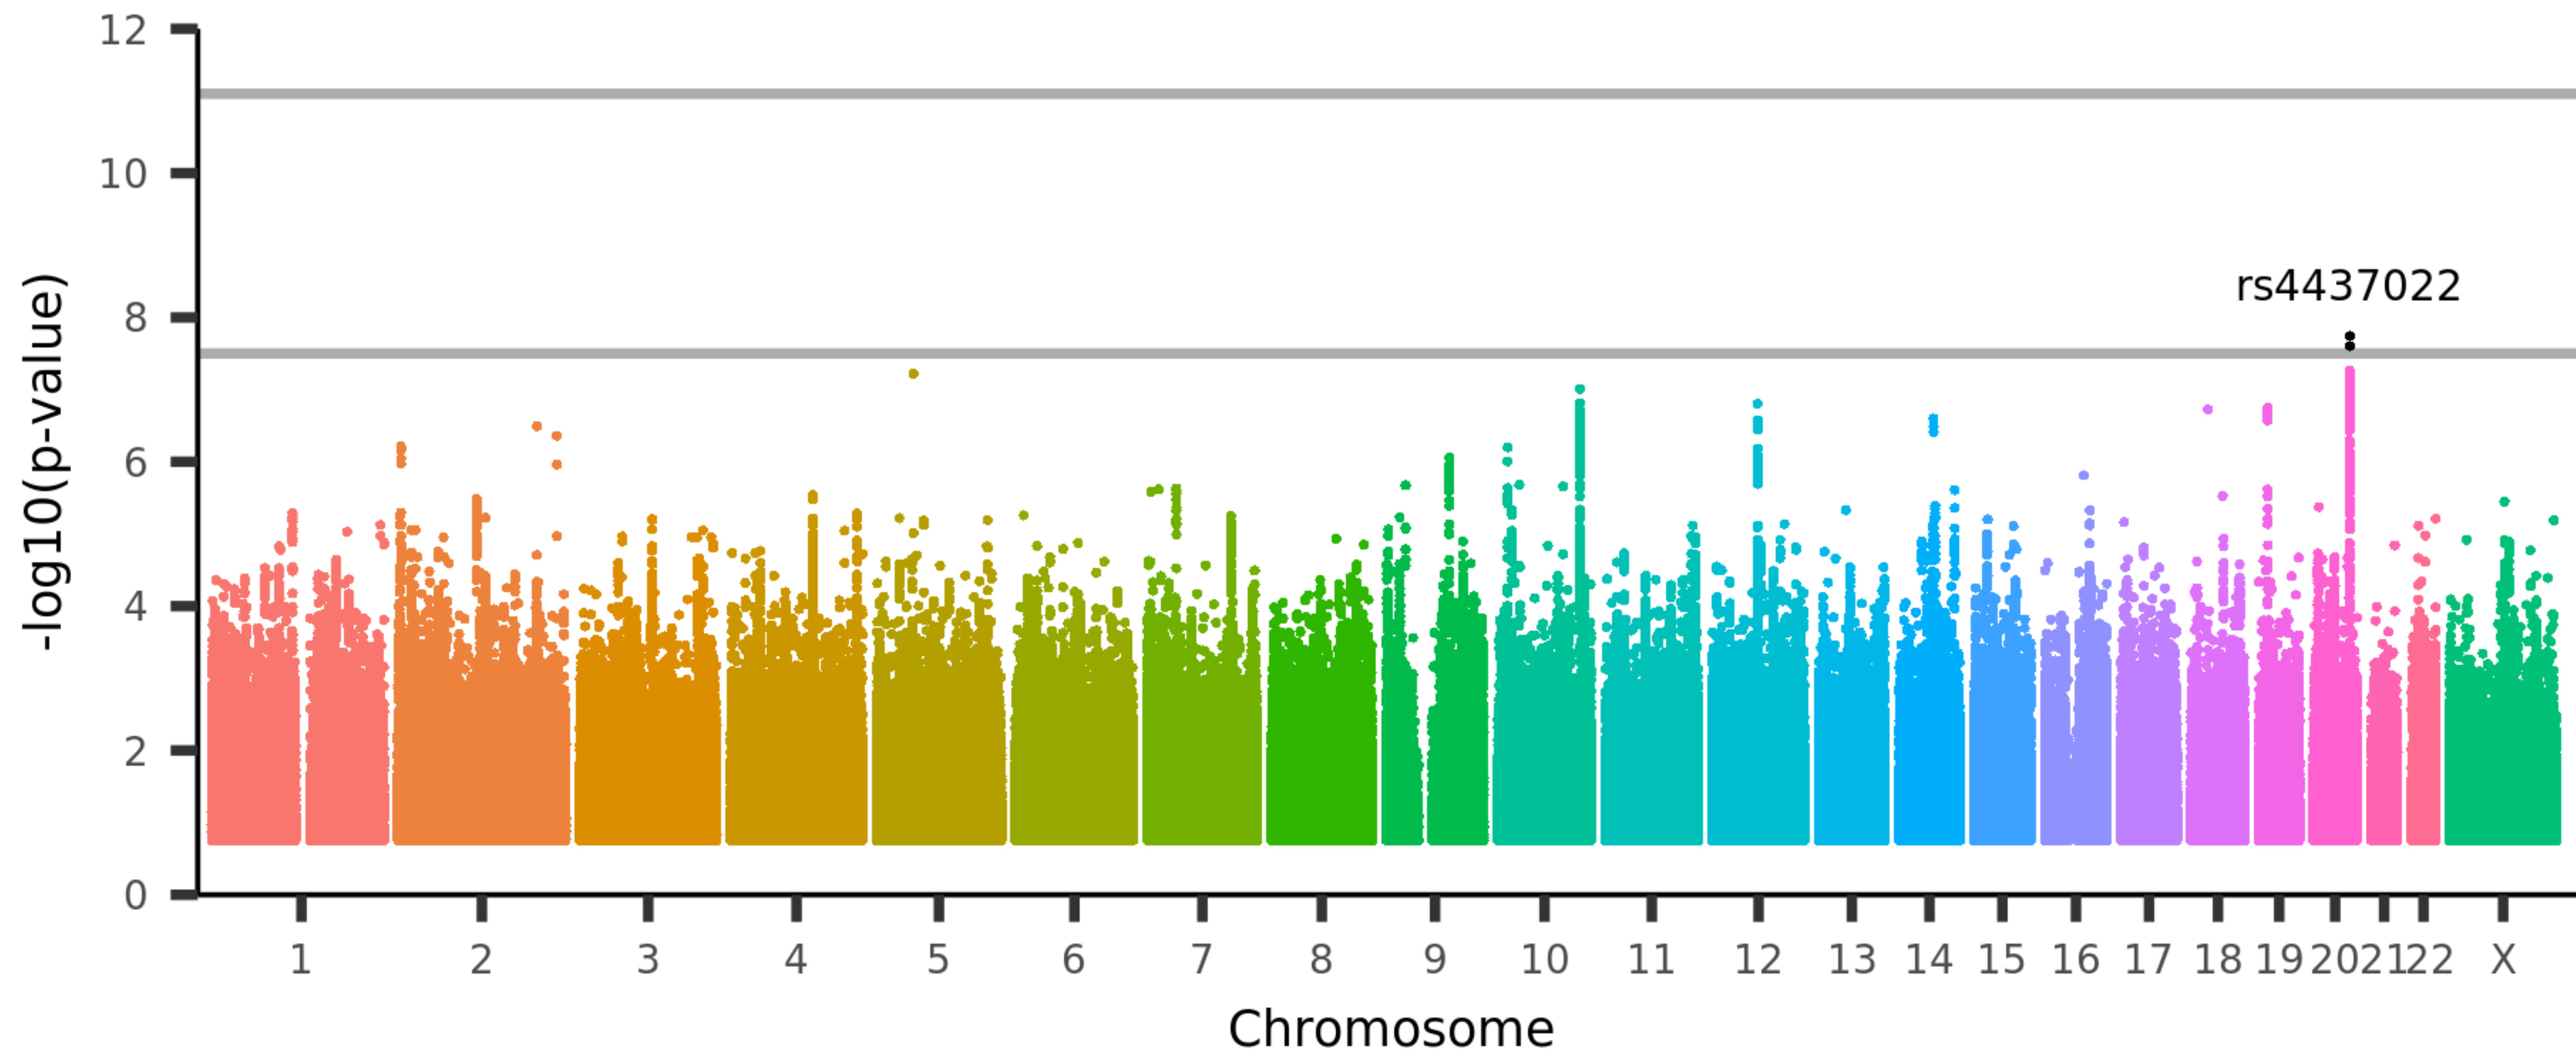

V0646

UKB_ID 27771, (aparc-a2009s_rh_volume_S-temporal-sup)

Volume of S-temporal-sup in the right hemisphere generated by parcellation of the white surface using Destrieux (a2009s) parcellation