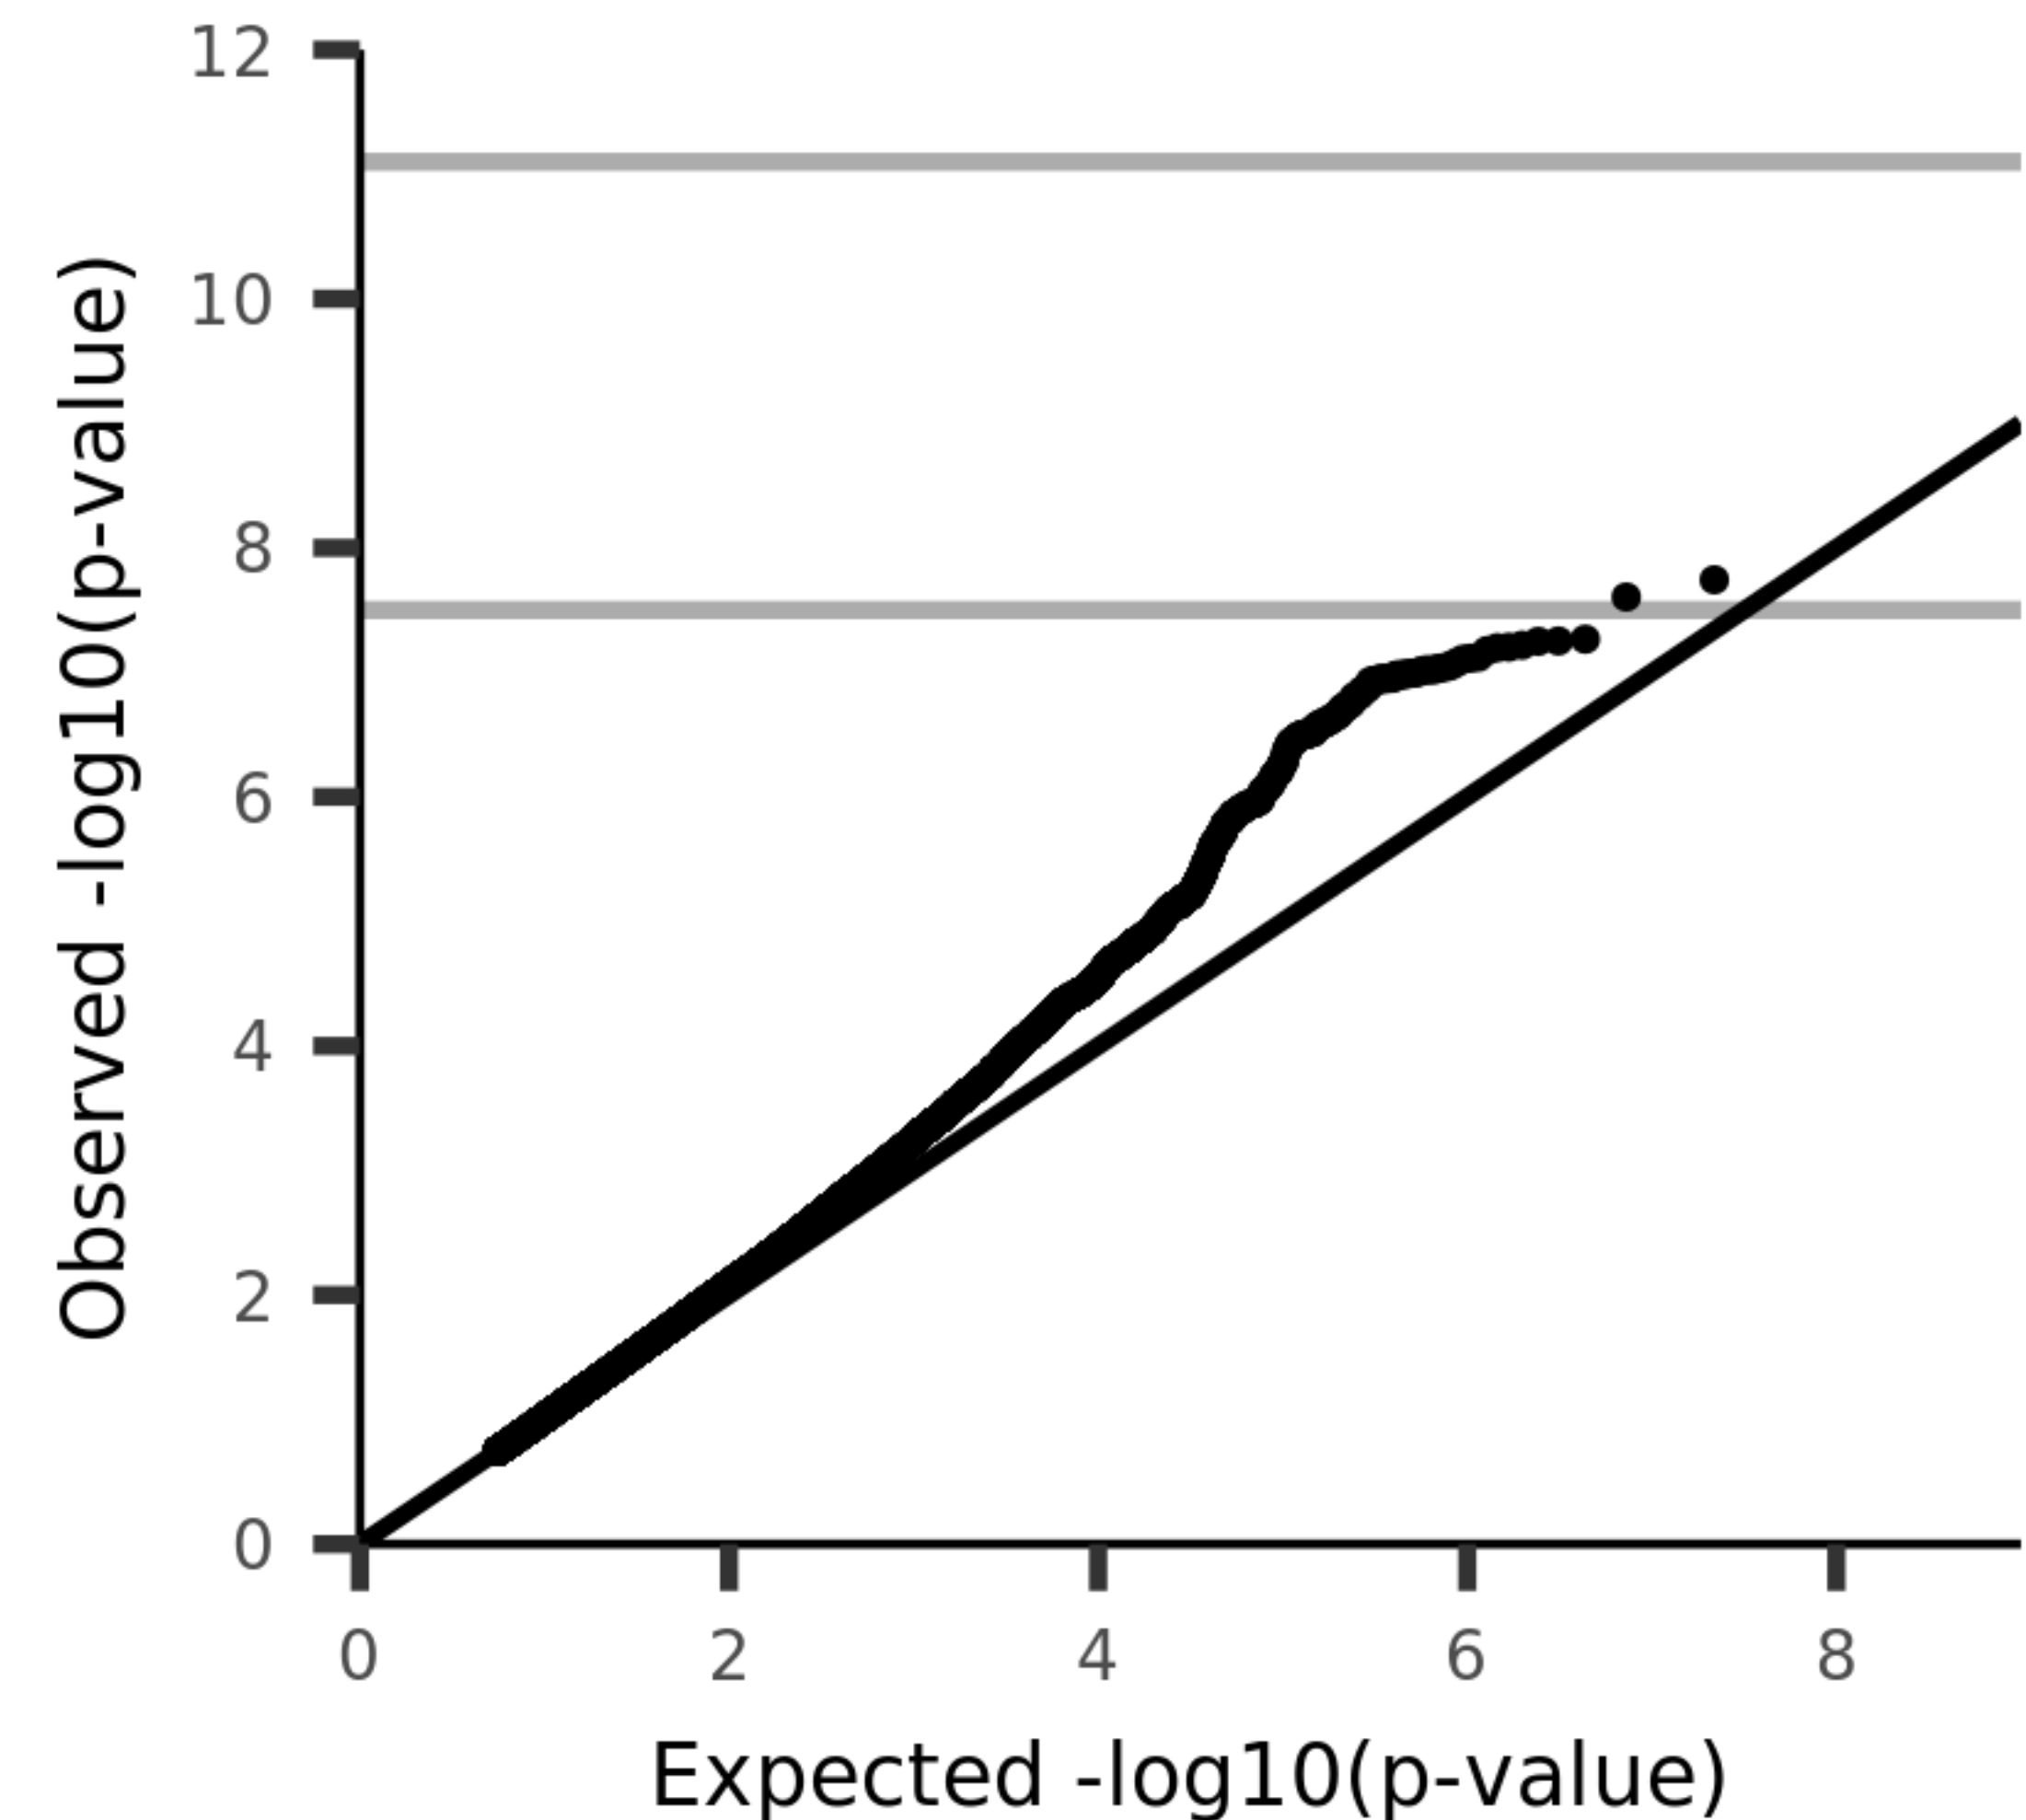

V0646

UKB_ID 27771, (aparc-a2009s_rh_volume_S-temporal-sup)

Volume of S-temporal-sup in the right hemisphere generated by parcellation of the white surface using Destrieux (a2009s) parcellation